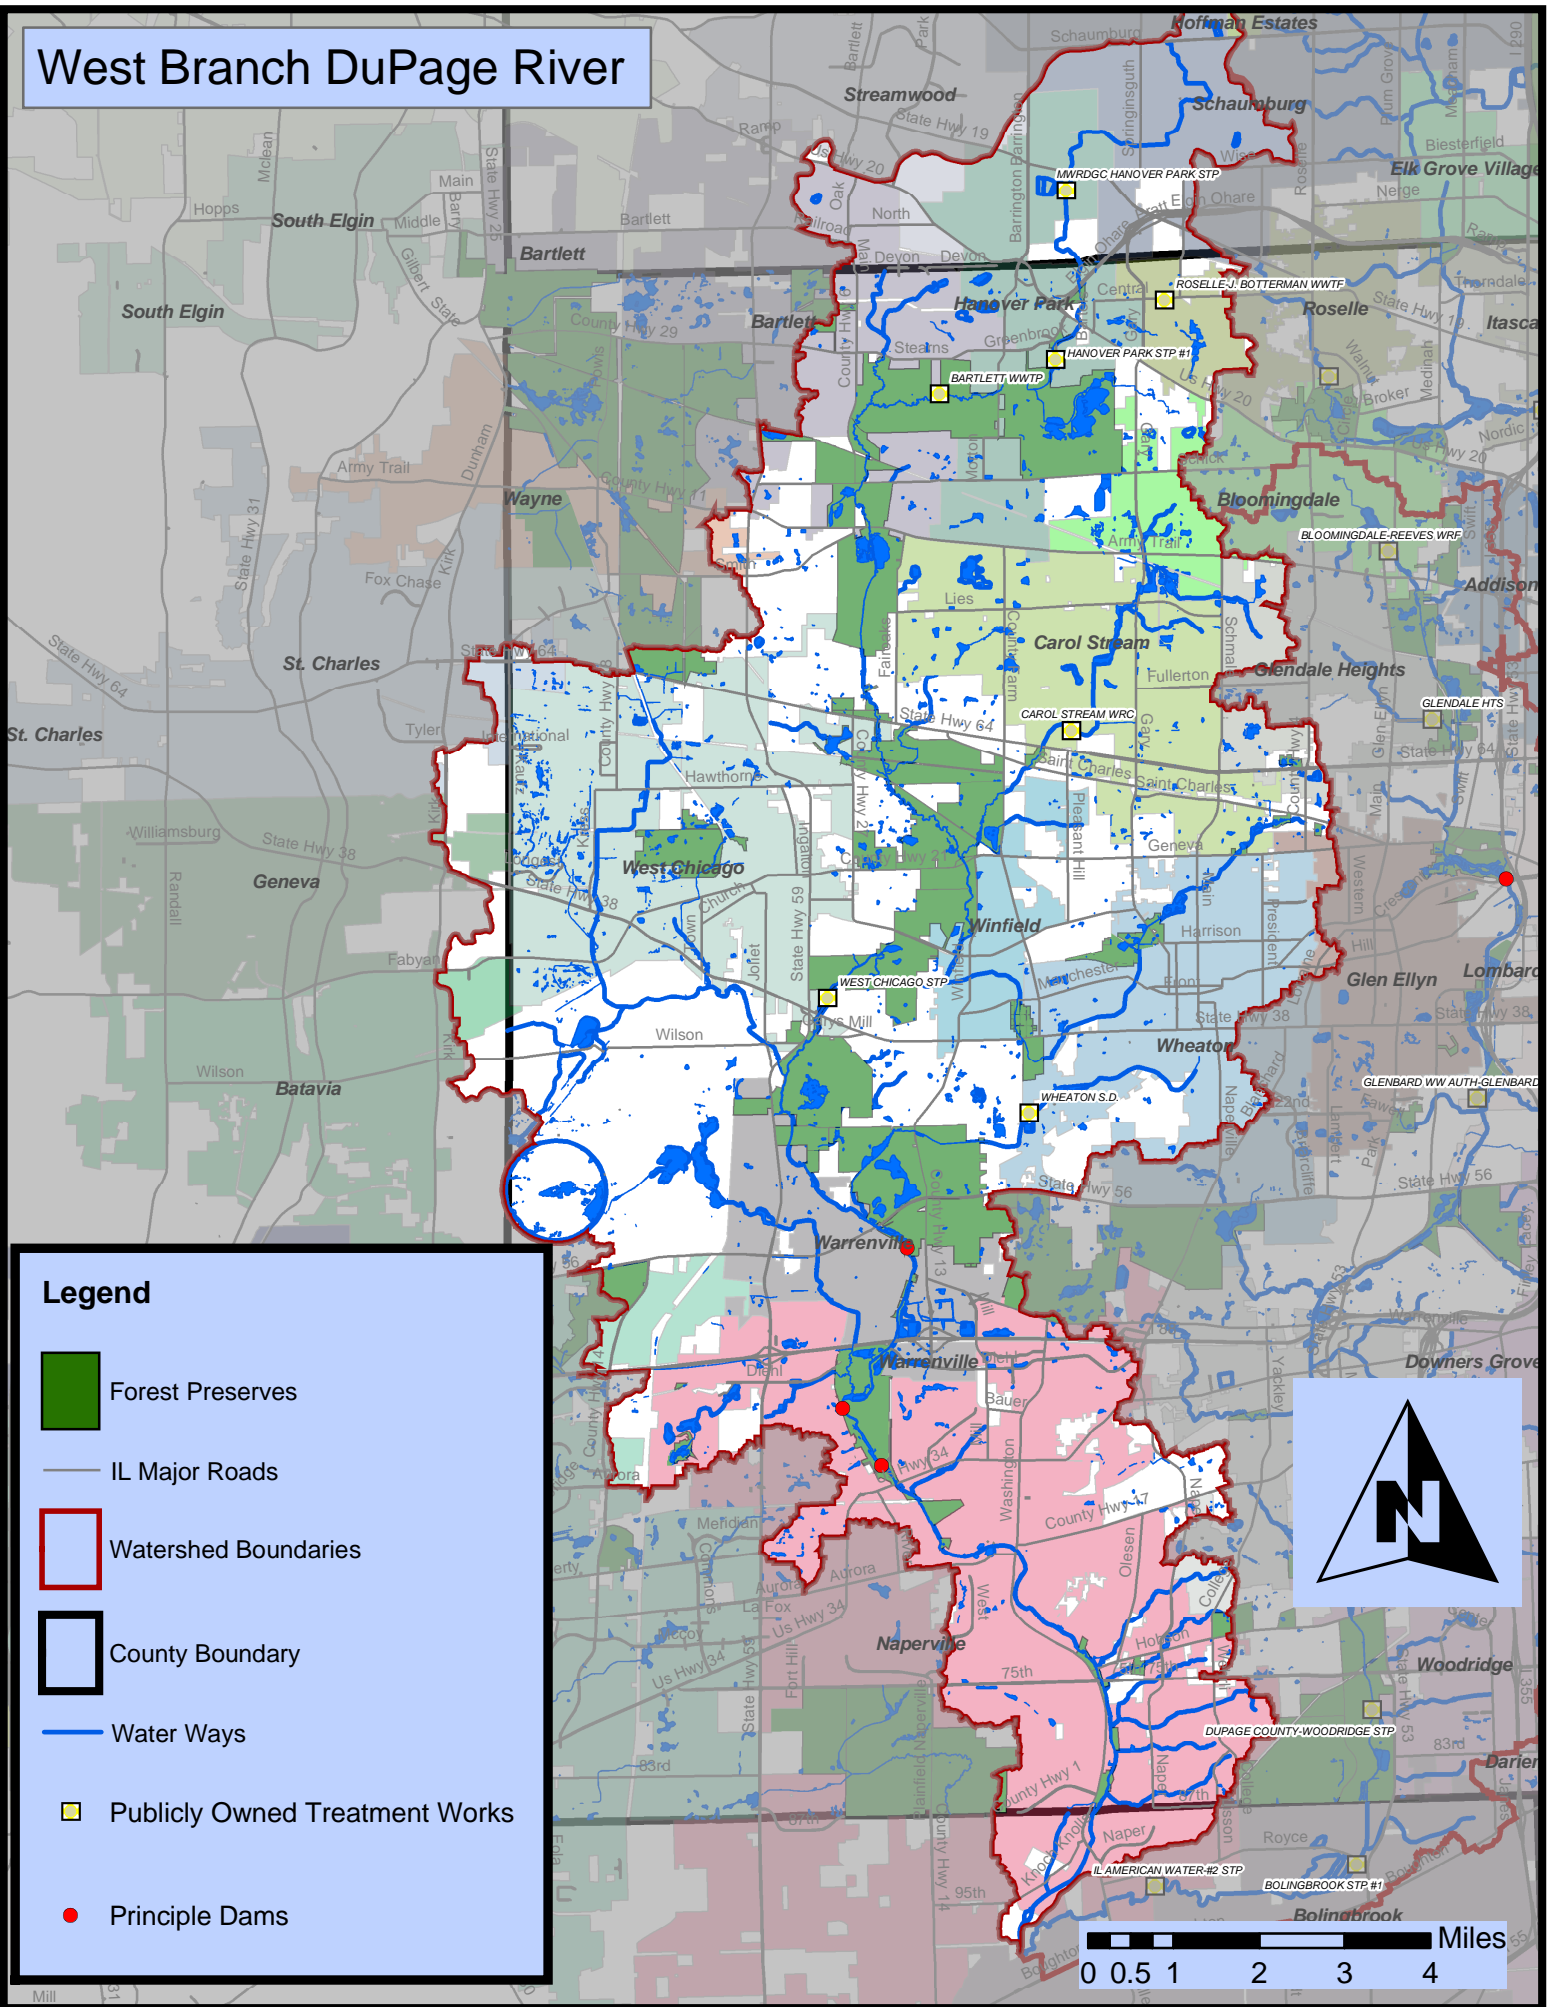

West Branch DuPage River

Legend

 Forest Preserves

 IL Major Roads

 Watershed Boundaries

 County Boundary

 Water Ways

 Publicly Owned Treatment Works

 Principle Dams

0 0.5 1 2 3 4 Miles